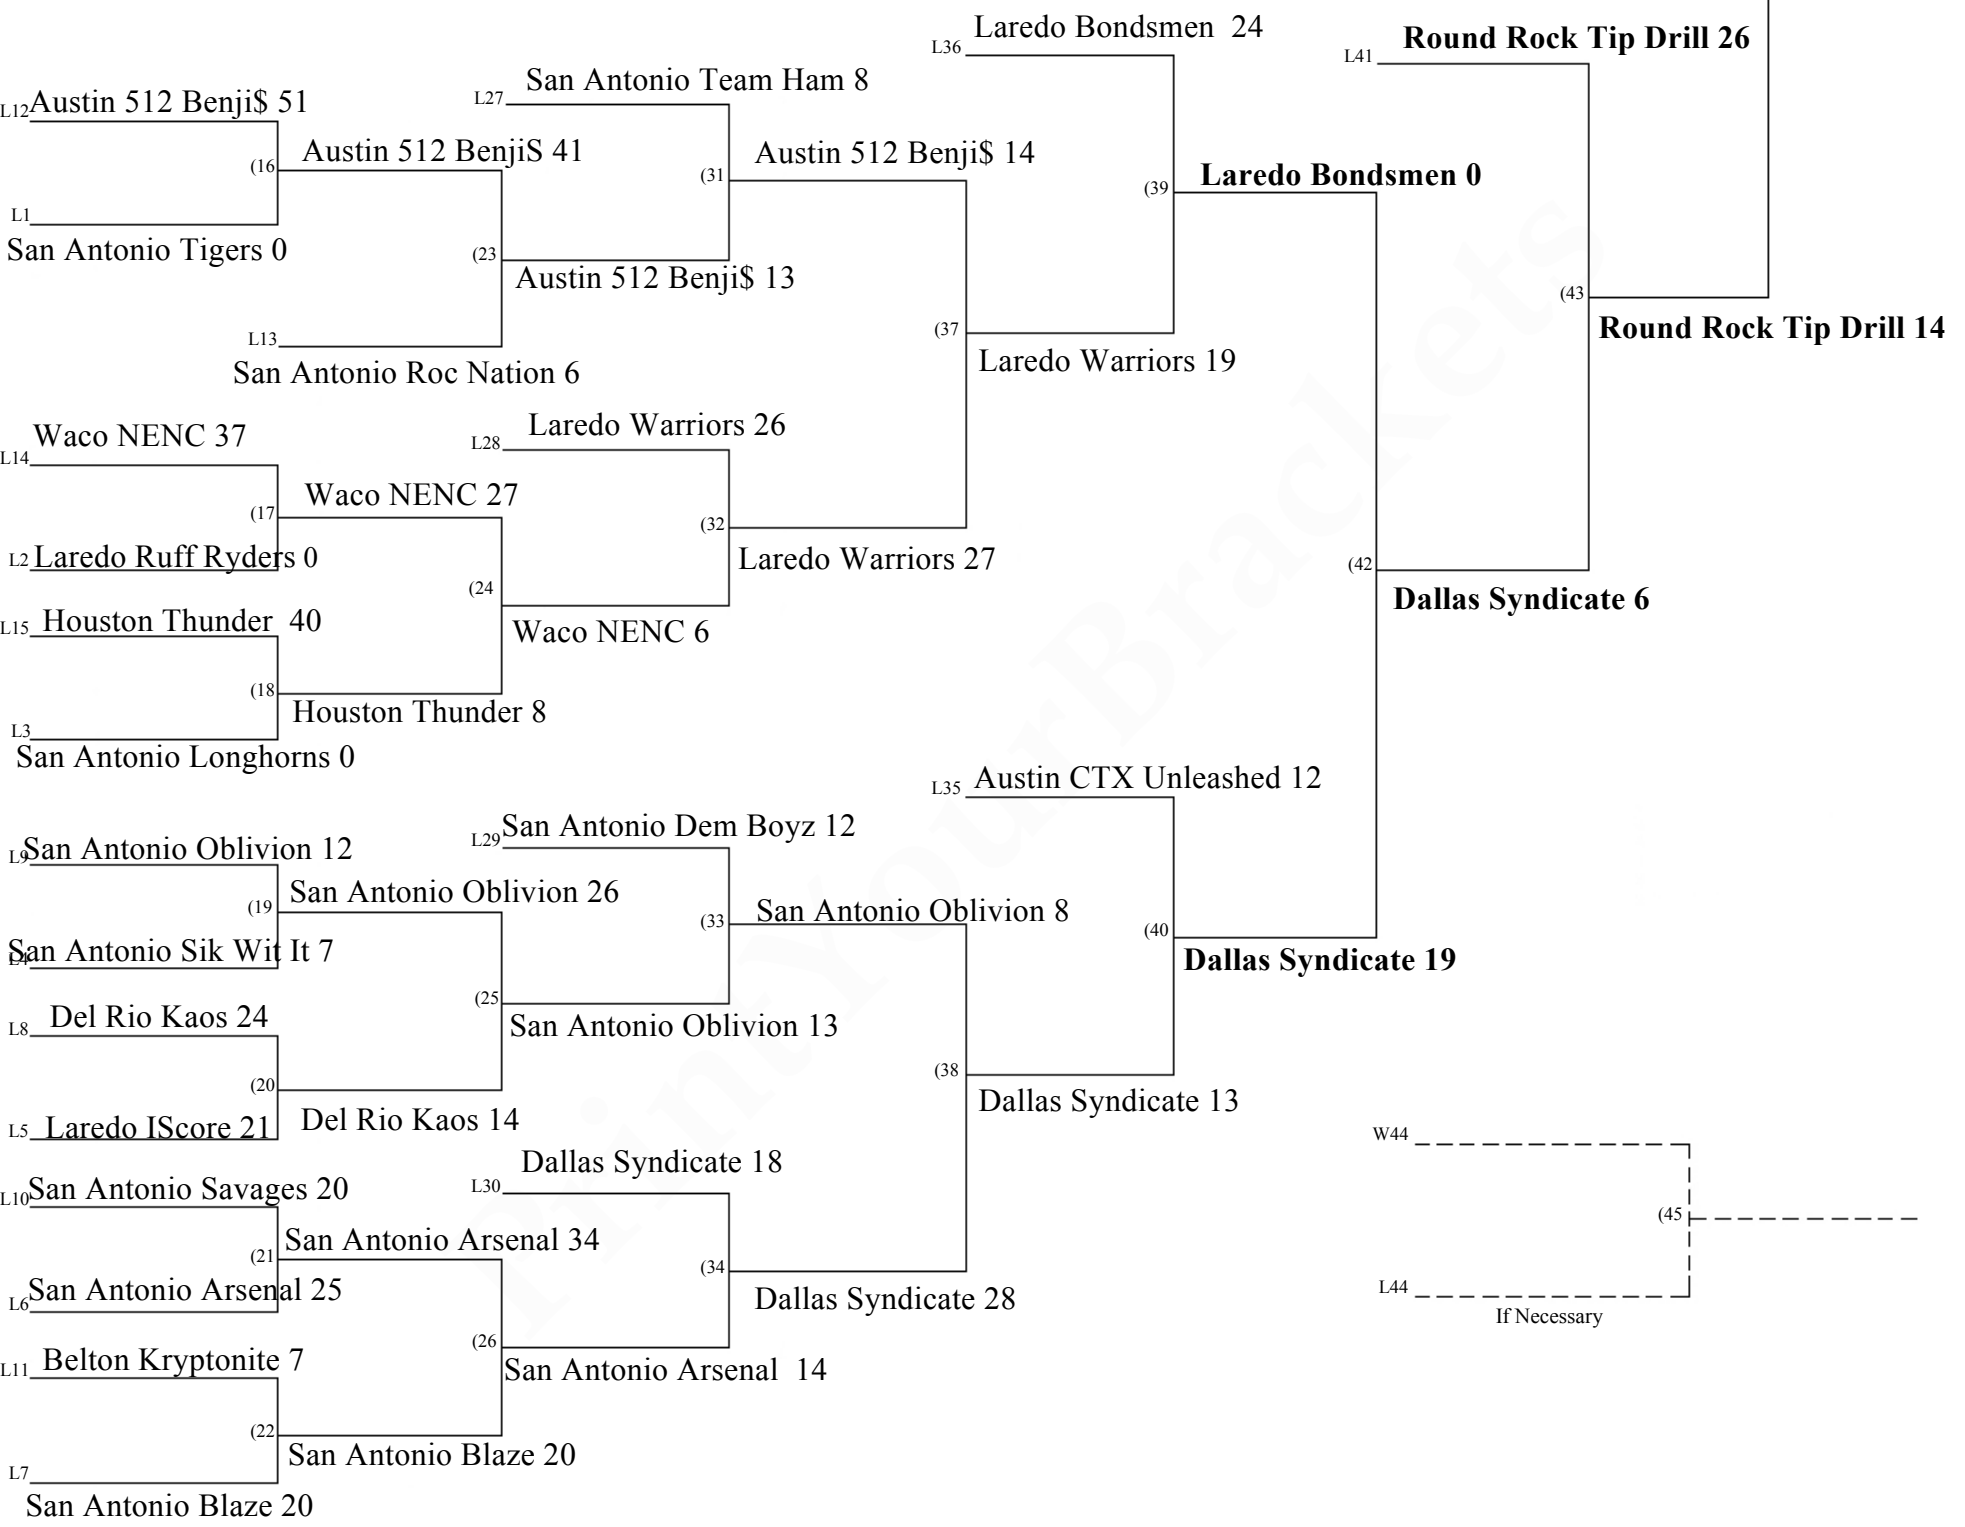

23 Team Double Elimination

Texas Shootout XXXI

Class B

If Necessary